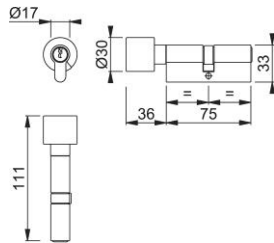

Product data sheet

Plus

AR681

ARRONE Euro profile 6 pin cylinder:

- Cylinder type: Key and turn cylinder
- Keying function: Keyed to differ
- Number of keys: 3 keys cut to differ
- Testing: **BS EN 1634** Part 1. Assessed for use on 30, 60, 90 and 120 minutes timber fire doors and 120 minutes on steel fire doors.

Article number	50016076
Product ref.	AR-KD/681-75-SBZ-O2
EAN-Code	5051358008236
Country of origin	China
CN-Code	83014011
Door type	wooden door/metal door
Number of pins	6
Pinning and Keying	6 pin keyed to differ
Fixings	M5x70 mm
Cylinder length	37.5/37.5 mm - 75 mm overall length
Keyway section	S - Section
Security	
Cylinder finish	satin bronze
Finish knob	satin bronze
Range	ARRONE Range
Packing unit	0
Outer carton	0