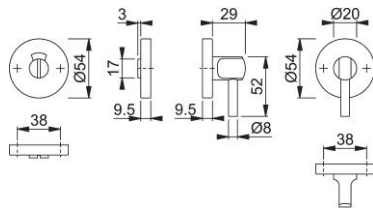

Product data sheet

AR-IND/TURN

ARRONE bathroom disabled turn and indicator set:

- Material: Stainless steel grade 304
- Function: Bathroom disabled turn set for residential/commercial applications
- Rose: 54 mm dia x 9.5 mm screw on type
- Base: Stainless steel
- Fixing: Both through with wood screw with 8 mm bathroom spindle

Article number	50024195
Product ref.	AR961/69D-SCR-SSS-A2
EAN-Code	5051358021938
Country of origin	China
CN-Code	83024110
Unit	pair
Spindle size	8 mm
Spindle length	
(Key)Hole size	emergency release with red-white indicator/turn
Door type	wooden door
Fixings	Number 4 x 16 mm
Finish	F69 satin stainless steel
Range	ARRONE Range
Packing unit	5
Outer carton	54