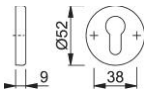

Product data sheet

duraplus[®]

K15S

HOPPE nylon escutcheon pair for interior doors:

- Base: nylon
- Fixing: concealed, multi-purpose screws

Article number	522118
EAN-Code	4012789268072
Country of origin	Italy
CN-Code	39259010
Door thickness	
Spindle size privacy	
(Key)Hole size	Euro profile cylinder
Finish	F9016 traffic white (diamond white)
Range	Core Product Range
Packing unit	10
Outer carton	50