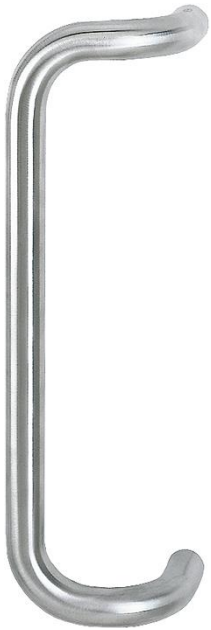

Product data sheet

duraplus[®]

E5100

Article number	556090
EAN-Code	4012789308228
Country of origin	Germany
CN-Code	83024110
Door thickness	
Diameter/cross section	25 mm
Fixing distance	350 mm
Finish	F69 satin stainless steel
Range	Core Product Range
Packing unit	1
Outer carton	5

HOPPE cranked stainless steel pull handle:

- Fixing: concealed, pull handle fixing system no. 11