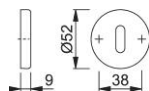

# Product data sheet

**duraplus**<sup>®</sup>

K15S

HOPPE nylon escutcheon pair for interior doors:

- Base: nylon
- Fixing: concealed, multi-purpose screws

Article number	567041
EAN-Code	4012789268102
Country of origin	Italy
CN-Code	39259010
Door thickness	
Spindle size privacy	
(Key)Hole size	OB
Finish	F3003 ruby red
Range	Core Product Range
Packing unit	10
Outer carton	100