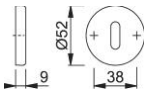

Product data sheet

duraplus[®]

K15S

HOPPE nylon escutcheon pair for interior doors:

- Base: nylon
- Fixing: concealed, multi-purpose screws

Article number	567065
EAN-Code	4012789268126
Country of origin	Italy
CN-Code	39259010
Door thickness	
Spindle size privacy	
(Key)Hole size	OB
Finish	F9016 traffic white (diamond white)
Range	Core Product Range
Packing unit	10
Outer carton	100