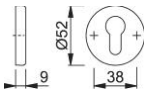

Product data sheet

duraplus[®]

K15S

HOPPE nylon escutcheon pair for interior doors:

- Base: nylon
- Fixing: concealed, multi-purpose screws

Article number	568895
EAN-Code	4012789268164
Country of origin	Italy
CN-Code	39259010
Door thickness	
Spindle size privacy	
(Key)Hole size	Euro profile cylinder
Finish	F9017 traffic black (ebony black)
Range	Core Product Range
Packing unit	10
Outer carton	50