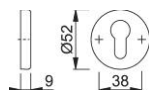

Product data sheet

duraplus[®]

K15S

HOPPE nylon escutcheon pair for interior doors:

- Base: nylon
- Fixing: concealed, multi-purpose screws

Article number	568901
EAN-Code	4012789268171
Country of origin	Italy
CN-Code	39259010
Door thickness	
Spindle size privacy	
(Key)Hole size	Euro profile cylinder
Finish	F5002 ultramarine blue (cobalt blue)
Range	Core Product Range
Packing unit	10
Outer carton	50