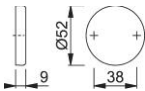

Product data sheet

duraplus[®]

K15S

HOPPE nylon escutcheon pair for interior doors:

- Base: nylon
- Fixing: concealed, multi-purpose screws

Article number	570966
EAN-Code	4012789268348
Country of origin	Italy
CN-Code	39259010
Door thickness	
Spindle size privacy	
(Key)Hole size	blind
Finish	F7506 Manhattan grey
Range	Core Product Range
Packing unit	10
Outer carton	50