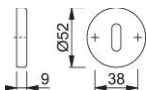

Product data sheet

duraplus[®]

K15S

HOPPE nylon escutcheon pair for interior doors:

- Base: nylon
- Fixing: concealed, multi-purpose screws

| | |
|----------------------|-------------------------|
| Article number | 570973 |
| EAN-Code | 4012789268355 |
| Country of origin | Italy |
| CN-Code | 39259010 |
| Door thickness | |
| Spindle size privacy | |
| (Key)Hole size | OB |
| Finish | F7506 Manhattan grey |
| Range | Core Product Range |
| Packing unit | 10 |
| Outer carton | 100 |