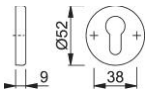

Product data sheet

duraplus[®]

K15S

HOPPE nylon escutcheon pair for interior doors:

- Base: nylon
- Fixing: concealed, multi-purpose screws

Article number	570980
EAN-Code	4012789268379
Country of origin	Italy
CN-Code	39259010
Door thickness	
Spindle size privacy	
(Key)Hole size	Euro profile cylinder
Finish	F7506 Manhattan grey
Range	Core Product Range
Packing unit	10
Outer carton	50