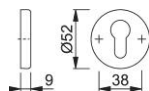

# Product data sheet

**duraplus**<sup>®</sup>

K15S

HOPPE nylon escutcheon pair for interior doors:

- Base: nylon
- Fixing: concealed, multi-purpose screws

Article number	574353
EAN-Code	4012789268409
Country of origin	Italy
CN-Code	39259010
Door thickness	
Spindle size privacy	
(Key)Hole size	Euro profile cylinder
Finish	F3005 wine red
Range	Core Product Range
Packing unit	10
Outer carton	50