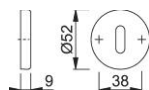

Product data sheet

duraplus[®]

K15S

HOPPE nylon escutcheon pair for interior doors:

- Base: nylon
- Fixing: concealed, multi-purpose screws

Article number	583973
EAN-Code	4012789268430
Country of origin	Italy
CN-Code	39259010
Door thickness	
Spindle size privacy	
(Key)Hole size	OB
Finish	F5003 sapphire blue (midnight blue)
Range	Core Product Range
Packing unit	10
Outer carton	100