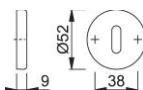

# Product data sheet

**duraplus**<sup>®</sup>

K15S

HOPPE nylon escutcheon pair for interior doors:

- Base: nylon
- Fixing: concealed, multi-purpose screws

Article number	583980
EAN-Code	4012789268447
Country of origin	Italy
CN-Code	39259010
Door thickness	
Spindle size privacy	
(Key)Hole size	OB
Finish	F6016 turquoise green
Range	Core Product Range
Packing unit	10
Outer carton	100