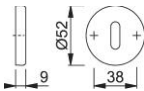

Product data sheet

duraplus[®]

K15S

HOPPE nylon escutcheon pair for interior doors:

- Base: nylon
- Fixing: concealed, multi-purpose screws

Article number	584017
EAN-Code	4012789268478
Country of origin	Italy
CN-Code	39259010
Door thickness	
Spindle size privacy	
(Key)Hole size	OB
Finish	F9017 traffic black (ebony black)
Range	Core Product Range
Packing unit	10
Outer carton	100