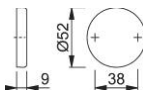

Product data sheet

duraplus[®]

K15S

HOPPE nylon escutcheon pair for interior doors:

- Base: nylon
- Fixing: concealed, multi-purpose screws

Article number	600410
EAN-Code	4012789268577
Country of origin	Italy
CN-Code	39259010
Door thickness	
Spindle size privacy	
(Key)Hole size	blind
Finish	F6016 turquoise green
Range	Core Product Range
Packing unit	10
Outer carton	50