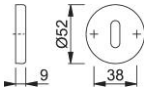

Product data sheet

duraplus[®]

K15S

HOPPE nylon escutcheon pair for interior doors:

- Base: nylon
- Fixing: concealed, multi-purpose screws

Article number	600427
EAN-Code	4012789268584
Country of origin	Italy
CN-Code	39259010
Door thickness	
Spindle size privacy	
(Key)Hole size	OB
Finish	F3005 wine red
Range	Core Product Range
Packing unit	10
Outer carton	100