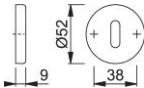

Product data sheet

duraplus[®]

K15S

HOPPE nylon escutcheon pair for interior doors:

- Base: nylon
- Fixing: concealed, multi-purpose screws

Article number	600434
EAN-Code	4012789268607
Country of origin	Italy
CN-Code	39259010
Door thickness	
Spindle size privacy	
(Key)Hole size	OB
Finish	F1004 golden yellow
Range	Core Product Range
Packing unit	10
Outer carton	100