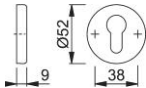

Product data sheet

duraplus[®]

K15S

HOPPE nylon escutcheon pair for interior doors:

- Base: nylon
- Fixing: concealed, multi-purpose screws

Article number	600441
EAN-Code	4012789268614
Country of origin	Italy
CN-Code	39259010
Door thickness	
Spindle size privacy	
(Key)Hole size	Euro profile cylinder
Finish	F1004 golden yellow
Range	Core Product Range
Packing unit	10
Outer carton	50