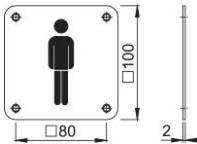

Product data sheet

E665

HOPPE stainless steel information sign:

- with pictogram
- Fixing: visible, multi-purpose screws

Article number	605262
EAN-Code	4012789431599
Country of origin	Germany
CN-Code	83100000
Finish	F69 satin stainless steel
Range	Service Product Range
Packing unit	5
Outer carton	30