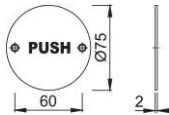

Product data sheet

E663

HOPPE stainless steel information sign:

- with lettering
- Fixing: visible, multi-purpose screws

Article number	606085
Product ref.	AR308-PUSH-PSS
EAN-Code	5051358053809
Country of origin	China
CN-Code	83100000
Finish	F68 polished stainless steel
Range	ARRONE Range
Packing unit	10
Outer carton	100