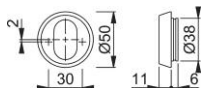

# Product data sheet

**duraplus**<sup>®</sup>

59M

HOPPE aluminum cylinder ring for entrance doors (exterior side):

- Fixing: concealed, from inside, for M5 thread screws

Article number	612192
EAN-Code	4012789378023
Country of origin	Italy
CN-Code	83024110
(Key)Hole size	oval cylinder
Screws	without screws
Finish	F1 aluminium silver effect
Range	Core Product Range
Packing unit	50
Outer carton	50