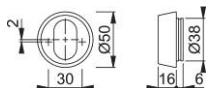

Product data sheet

duraplus[®]

59M

HOPPE aluminum cylinder ring for entrance doors (exterior side):

- Fixing: concealed, from inside, for M5 thread screws

Article number	612253
EAN-Code	4012789378429
Country of origin	Italy
CN-Code	83024110
(Key)Hole size	oval cylinder
Screws	without screws
Finish	F1 aluminium silver effect
Range	Core Product Range
Packing unit	50
Outer carton	50