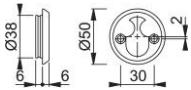

Product data sheet

duraplus[®]

59F

HOPPE aluminum cylinder ring for entrance doors (interior side):

- Fixing: visible, from inside, M5 thread screws

Article number	612376
EAN-Code	4012789164985
Country of origin	Italy
CN-Code	83024110
Spindle size privacy	
(Key)Hole size	oval cylinder
Screws	M5x90 mm to be shortened
Finish	F1 aluminium silver effect
Range	Core Product Range
Packing unit	50
Outer carton	50