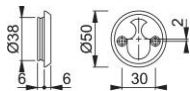

Product data sheet

duraplus[®]

59F

HOPPE aluminum cylinder ring for entrance doors (interior side):

- Fixing: visible, from inside, M5 thread screws

Article number	612376
EAN-Code	4012789164985
Country of origin	Italy
CN-Code	83024110
Spindle size privacy	
(Key)Hole size	oval cylinder
Screws	M5x90 mm to be shortened
Finish	F1 aluminium silver effect
Range	Core Product Range
Packing unit	50
Outer carton	50