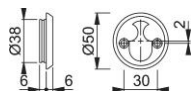

Product data sheet

duraplus[®]

59F

HOPPE aluminum cylinder ring for entrance doors (interior side):

- Fixing: visible, from inside, M5 thread screws

Article number	612390
EAN-Code	4012789378641
Country of origin	Italy
CN-Code	83024110
Spindle size privacy	
(Key)Hole size	oval cylinder
Screws	M5x90 mm to be shortened
Finish	F9 aluminium steel effect
Range	Core Product Range
Packing unit	50
Outer carton	50