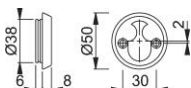

# Product data sheet

**duraplus**<sup>®</sup>

59F

HOPPE aluminum cylinder ring for entrance doors (interior side):

- Fixing: visible, from inside, M5 thread screws

Article number	612406
EAN-Code	4012789378733
Country of origin	Italy
CN-Code	83024110
Spindle size privacy	
(Key)Hole size	oval cylinder
Screws	M5x90 mm to be shortened
Finish	F1 aluminium silver effect
Range	Core Product Range
Packing unit	50
Outer carton	50