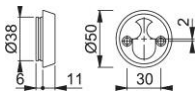

Product data sheet

duraplus[®]

59F

HOPPE aluminum cylinder ring for entrance doors (interior side):

- Fixing: visible, from inside, M5 thread screws

Article number	612437
EAN-Code	4012789378795
Country of origin	Italy
CN-Code	83024110
Spindle size privacy	
(Key)Hole size	oval cylinder
Screws	M5x90 mm to be shortened
Finish	F1 aluminium silver effect
Range	Core Product Range
Packing unit	50
Outer carton	50