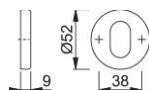

Product data sheet

duraplus[®]

K15S

HOPPE nylon escutcheon pair for interior doors:

- Base: nylon
- Fixing: concealed, multi-purpose screws

Article number	623488
EAN-Code	4012789268836
Country of origin	Italy
CN-Code	39259010
Door thickness	
Spindle size privacy	
(Key)Hole size	oval cylinder
Finish	F7506 Manhattan grey
Range	Core Product Range
Packing unit	10
Outer carton	50