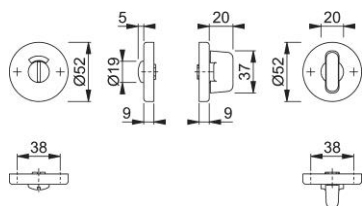

Product data sheet

duraplus[®]

K15S

HOPPE nylon escutcheon pair with emergency release/turn and red-white-indicator for bathroom/WC doors:

- Base: nylon
- Fixing: concealed, multi-purpose screws

Article number	623594
EAN-Code	4012789268980
Country of origin	Italy
CN-Code	39259010
Door thickness	45-49 mm
Spindle size privacy	5 mm
(Key)Hole size	emergency release with red-white indicator/turn
Finish	F7506 Manhattan grey
Range	Core Product Range
Packing unit	5
Outer carton	20