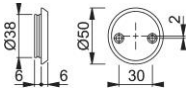

Product data sheet

duraplus[®]

59F

HOPPE aluminum cylinder ring for entrance doors (interior side):

- Fixing: visible, from inside, M5 thread screws

Article number	634187
EAN-Code	4012789378917
Country of origin	Italy
CN-Code	83024110
Spindle size privacy	
(Key)Hole size	blind
Screws	M5x90 mm to be shortened
Finish	F1 aluminium silver effect
Range	Core Product Range
Packing unit	50
Outer carton	50