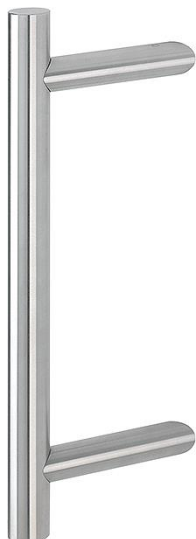

# Product data sheet

**duraplus**<sup>®</sup>

E5012

Article number	8124414
EAN-Code	4012789616972
Country of origin	Germany
CN-Code	83024110
Door thickness	
Diameter/cross section	30 mm
Length	400 mm
Fixing distance	300 mm
Finish	F69 satin stainless steel
Range	Core Product Range
Packing unit	1
Outer carton	5

HOPPE stainless steel bar-shaped pull handle:

- Supports: round, inclined at an angle of 45°
- Fixing: concealed, pull handle fixing system no. 11