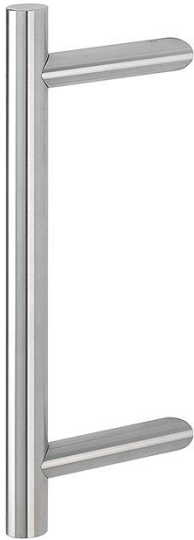

Product data sheet

duraplus[®]

E5012

Article number	8124414
EAN-Code	4012789616972
Country of origin	Germany
CN-Code	83024110
Door thickness	
Diameter/cross section	30 mm
Length	400 mm
Fixing distance	300 mm
Finish	F69 satin stainless steel
Range	Core Product Range
Packing unit	1
Outer carton	5

HOPPE stainless steel bar-shaped pull handle:

- Supports: round, inclined at an angle of 45°
- Fixing: concealed, pull handle fixing system no. 11