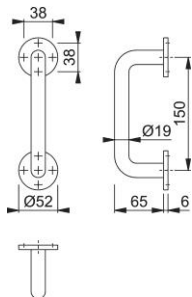

# Product data sheet

Plus

AR202

ARRONE pull handle on rose:

- Concealed fixing
- Material: Aluminium with nylon understructure

Article number	8504193
Product ref.	AR202/150CF-SAA
EAN-Code	5051358010581
Country of origin	India
CN-Code	83024110
Door thickness	
Unit	single
Diameter/cross section	19 mm
Door type	wooden door
Fixings	concealed fixing set with M8 thread for wooden doors
Rose height	6 mm
Fixing distance	150 mm
Finish	satin anodised aluminium
Range	ARRONE Range
Packing unit	1
Outer carton	70