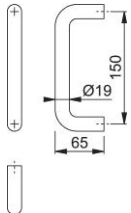

Product data sheet

Plus

AR203

ARRONE pull handle:

- Bolt through fixing
- Bolt type: M8 (suitable for timber doors with max. 44 mm thickness)
- Material: Aluminium
- Satisfies the dimensional recommendations contained within **BS 8300-2:2018** for pull handles

Article number	8504221
Product ref.	AR203/150BF-SAA
EAN-Code	5051358010680
Country of origin	India
CN-Code	83024110
Door thickness	35-44 mm
Unit	single
Diameter/cross section	19 mm
Door type	wooden door
Fixings	bolt fixing set with M8 thread for wooden doors
Rose height	
Fixing distance	150 mm
Finish	satın anodised aluminium
Range	ARRONE Range
Packing unit	1
Outer carton	70