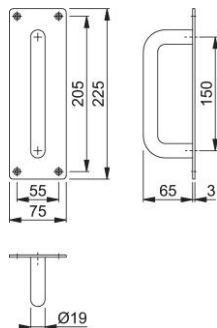

# Product data sheet

Plus

AR205-P

ARRONE pull handle on plate:

- Face fixing
- Material: Aluminium

Article number	8504277
Product ref.	AR205/150FF-P-SAA
EAN-Code	5051358010802
Country of origin	India
CN-Code	83024110
Door thickness	
Unit	single
Diameter/cross section	19 mm
Door type	wooden door
Fixings	face fix fixing set with M8 thread for wooden doors
Plate dimension	225x75x3 mm
Fixing distance	150 mm
Finish	satın anodised aluminium
Range	ARRONE Range
Packing unit	1
Outer carton	20