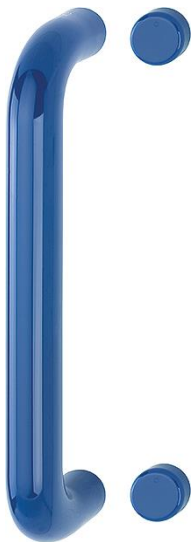

# Product data sheet

**duraplus**<sup>®</sup>

K5030

Article number	8551030
EAN-Code	4012789097566
Country of origin	Italy
CN-Code	39259010
Door thickness	40-50 mm
Diameter/cross section	34 mm
Fixing distance	300 mm
Finish	F5002 ultramarine blue (cobalt blue)
Range	Core Product Range
Packing unit	0
Outer carton	0

HOPPE nylon straight pull handle:

- Fixing: concealed, pull handle fixing system no. S-4 M12
- Special feature: end-to-end steel core