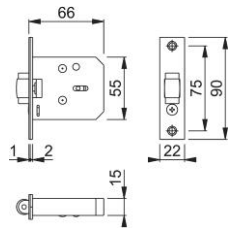

Product data sheet

Plus

AR750

ARRONE square case mortice rollerbolt:

- Function: Roller bolt operation
- Adjustable roller

Article number	87102958
Product ref.	AR750-SC
EAN-Code	5051358006577
Country of origin	China
CN-Code	83014019
Door type	wooden door
Fixings	Timber door
Corner	square corner - Adjustable Strike
Shape	square
Finish	satin chrome
Face plate finish	F69 satin stainless steel
Range	ARRONE Range
Packing unit	10
Outer carton	60