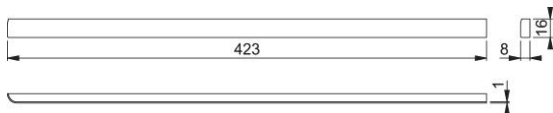

Product data sheet

Plus

EL601-420

elfa[®] Hang System:

- Right bracket cover for 420 mm brackets

Article number	87105812
Product ref.	EL-601788-RH-PT
EAN-Code	7315496017887
Country of origin	Taiwan
CN-Code	39263000
Door type	
Fixings	
Dimensions	length 420 mm x 8 mm width x height 16 mm
Finish	platinum
Range	branded good
Packing unit	1
Outer carton	100