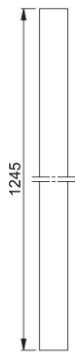

Product data sheet

Plus

EL621-1245

elfa[®] Décor range:

- 1245 mm closet rod

Article number	87105821
Product ref.	EL-621205-SE
EAN-Code	7315496212053
Country of origin	Sweden
Dimensions	1245x25x0.7 mm
Diameter	25 mm
Length	1245 mm
Material thickness	0.7 mm
Finish	Silver Enamel
Range	branded good
Packing unit	0
Outer carton	0