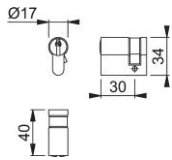

Product data sheet

AR0110

ARRONE Euro profile 6 pin cylinder:

- Cylinder type: Single cylinder
- Keying function: Keyed alike
- Number of keys: Keys supplied separately
- Testing: **BS EN 1303**, **BS EN 1634** Part 1. Assessed for use on 30, 60, 90 and 120 minutes timber fire doors and 120 minutes on steel fire doors.

Article number	87108247
Product ref.	AR-KA-0110-A-MNP
EAN-Code	5051358061255
Country of origin	Italy
CN-Code	83014011
Door type	wooden door/metal door
Number of pins	6
Pinning, Keying and Security	6 pin keyed to alike
Fixings	M5x70 mm
Special function	cam-adjustable function
Cylinder length	40 mm
Keyway section	F6 - section
Security	antipick & antidrill
Finish	Matt Nickel Plated
Cylinder finish	Matt Nickel Plated
Range	ARRONE Range
Packing unit	1
Outer carton	50