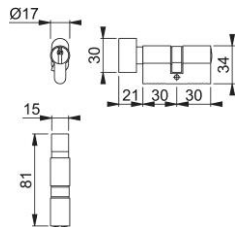

Product data sheet

AR0121

ARRONE Euro profile 6 pin cylinder:

- Cylinder type: Key and turn cylinder
- Keying function: Keyed alike
- Number of keys: Keys supplied separately
- Testing: **BS EN 1303**, **BS EN 1634** Part 1. Assessed for use on 30, 60, 90 and 120 minutes timber fire doors and 120 minutes on steel fire doors.

Article number	87108269
Product ref.	AR-KA-0121-AA-MNP
EAN-Code	5051358061316
Country of origin	Italy
CN-Code	83014011
Door type	wooden door/metal door
Number of pins	6
Pinning, Keying and Security	6 pin keyed to alike
Fixings	M5x70 mm
Special function	
Cylinder length	30/30 mm - 60 mm overall length
Keyway section	F6 - section
Security	antipick & antidrill
Finish	Matt Nickel Plated
Cylinder finish	Matt Nickel Plated
Finish knob	Matt Nickel Plated
Range	ARRONE Range
Packing unit	0
Outer carton	0