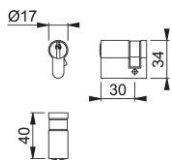

Product data sheet

AR0110

ARRONE Euro profile 6 pin cylinder:

- Cylinder type: Single cylinder
- Keying function: Master keyed
- Number of keys: 2 servant keys
- Testing: **BS EN 1303**, **BS EN 1634** Part 1. Assessed for use on 30, 60, 90 and 120 minutes timber fire doors and 120 minutes on steel fire doors.

Article number	87108331
Product ref.	AR-MK-0110-A-PB
EAN-Code	5051358062146
Country of origin	Italy
CN-Code	83014011
Door type	wooden door/metal door
Number of pins	6
Pinning, Keying and Security	6 pin master keyed
Fixings	M5x70 mm
Special function	cam-adjustable function
Cylinder length	40 mm
Keyway section	F6 - section
Security	antipick & antidrill
Finish	polished brass
Cylinder finish	polished brass
Range	ARRONE Range
Packing unit	1
Outer carton	10