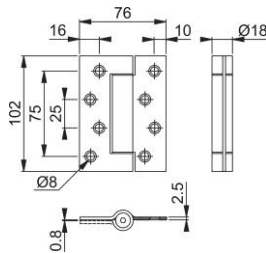

# Product data sheet

Plus

AR8280

ARRONE single action spring hinge:

- Material: Stainless Steel
- Shape: Square
- Unit of measure (pack size): Sold as 2 spring hinges and 1 unsprung unit
- Door weight: Suitable for doors weighing up to 40 kg
- Fixing: 24 x pozidrive countersunk wood screws, supplied with allen key for adjustment of spring tension (with use of locking point)

Article number	87109011
Product ref.	AR8280-3PACK-SSS
EAN-Code	5051358047723
Country of origin	China
CN-Code	83021000
Dimension	102x76 mm
Door type	wooden door
Fixings	Timber door
Dimensions	102x75x3 mm
Bearing	spring
Shape	
Leaf corner	square corners
Drill	4 holes template drilled, countersunk
Material thickness	3 mm
Finish	Satin Stainless Steel
Range	ARRONE Range
Packing unit	3
Outer carton	24