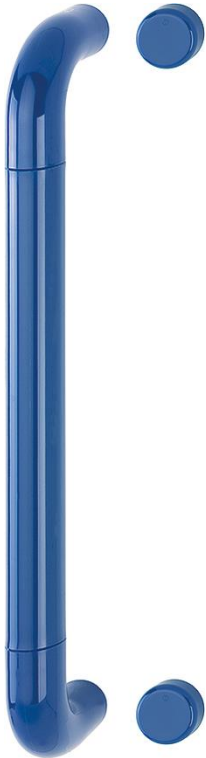

# Product data sheet

**duraplus**<sup>®</sup>

K5030-3

Article number	87109307
EAN-Code	5051358048997
Country of origin	Italy
CN-Code	39259010
Door thickness	40-50 mm
Diameter/cross section	34 mm
Fixing distance	425 mm
Diameter	34 mm
Finish	F5002 ultramarine blue (cobalt blue)
Range	Core Product Range
Packing unit	0
Outer carton	0

HOPPE nylon straight pull handle:

- Fixing: concealed, pull handle fixing system no. S-4 M12
- Special feature: modular system (3 components), with steel cores