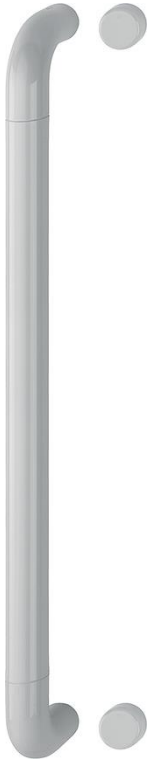

# Product data sheet

**duraplus**<sup>®</sup>

K5030-3

Article number	87109341
EAN-Code	5051358049338
Country of origin	Italy
CN-Code	39259010
Door thickness	40-50 mm
Diameter/cross section	34 mm
Fixing distance	600 mm
Diameter	34 mm
Finish	F7506 Manhattan grey
Range	Core Product Range
Packing unit	0
Outer carton	0

HOPPE nylon straight pull handle:

- Fixing: concealed, pull handle fixing system no. S-4 M12
- Special feature: modular system (3 components), with steel cores