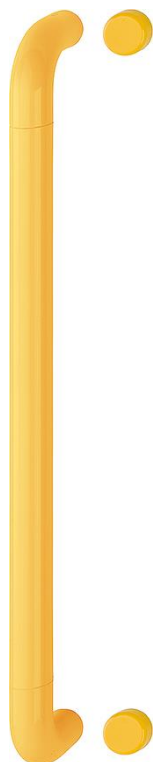

Product data sheet

duraplus[®]

K5030-3

Article number	87109349
EAN-Code	5051358049413
Country of origin	Italy
CN-Code	39259010
Door thickness	40-50 mm
Diameter/cross section	34 mm
Fixing distance	600 mm
Diameter	34 mm
Finish	F1004 golden yellow
Range	Core Product Range
Packing unit	0
Outer carton	0

HOPPE nylon straight pull handle:

- Fixing: concealed, pull handle fixing system no. S-4 M12
- Special feature: modular system (3 components), with steel cores