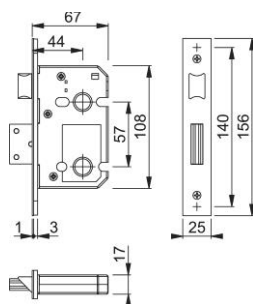

Product data sheet

Plus

AR8023

ARRONE mortice bathroom lock:

- Function: Latchbolt and deadbolt operation
- Forend/strike material: Stainless steel
- Forend type: Double
- CE Marked: AG0103, UKCA Marked: AG7656
- **BS EN 12209**: 2 | H | 8 | 1* | 0 | F | - | B | 0 | 2 | 0
- Certifire approved: CF577, CE DOP: HUK0046, UKCA DOP: HUK0046-UK
- Testing: **BS EN 1634-1**. Assessed for use on 60 minute timber fire doors.
- * The AR8023 series lock case has been successfully fire tested with the use of an intumescent kit. The supply and fitting of this intumescent kit is essential to the product's compliance with the fire test and CE marking evidence it has gained. HOPPE takes no responsibility for any locks purchased and fitted without sufficient intumescent protection.

Article number	87142875
Product ref.	AR8023-63-5/8-PB
EAN-Code	5051358075351
Country of origin	China
CN-Code	83014019
Operation	Half Lever Set
Follower	8 mm furniture and 5 mm or 8 mm bathroom follower with spindle grip
Backset	44 mm, pierced for furniture and es-cutcheons at 38 mm centres
(Key)Hole size	WC
Key hole distance	57 mm
Door type	wooden door
Fixings	Timber door
Corner	square corner
Shape	square
Finish	polished brass, PVD coated
Face plate finish	F77 brass-coloured, polished
Range	ARRONE Range
Packing unit	10
Outer carton	20