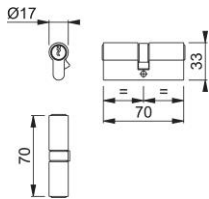

# Product data sheet

Plus

AR680

ARRONE Euro profile 6 pin cylinder:

- Cylinder type: Double cylinder
- Keying function: Keyed to differ
- Number of keys: 3 keys cut to differ
- Testing: **BS EN 1634** Part 1. Assessed for use on 30, 60, 90 and 120 minutes timber fire doors and 120 minutes on steel fire doors.

Article number	89000106
Product ref.	AR-KD/680-70-MNP
EAN-Code	5051358073692
Country of origin	China
CN-Code	83014011
Door type	wooden door/metal door
Number of pins	6
Pinning and Keying	6 pin keyed to differ
Fixings	M5x70 mm
Cylinder length	35/35 mm - 70 mm overall length
Keyway section	S - Section
Security	
Finish	Matt Nickel Plated
Cylinder finish	Matt Nickel Plated
Range	ARRONE Range
Packing unit	10
Outer carton	50