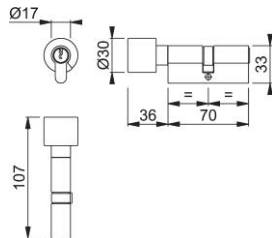

# Product data sheet

AR681

ARRONE Euro profile 6 pin cylinder:

- Cylinder type: Key and turn cylinder
- Keying function: Keyed to differ
- Number of keys: 3 keys cut to differ
- Testing: **BS EN 1634** Part 1. Assessed for use on 30, 60, 90 and 120 minutes timber fire doors and 120 minutes on steel fire doors.

Article number	89000162
Product ref.	AR-KD/681-70-MNP
EAN-Code	5051358073791
Country of origin	China
CN-Code	83014011
Door type	wooden door/metal door
Number of pins	6
Pinning, Keying and Security	6 pin keyed to differ
Fixings	M5x70 mm
Special function	
Cylinder length	35/35 mm - 70 mm overall length
Keyway section	S - Section
Security	
Finish	Matt Nickel Plated
Cylinder finish	Matt Nickel Plated
Finish knob	satin nickel plated
Range	ARRONE Range
Packing unit	10
Outer carton	42